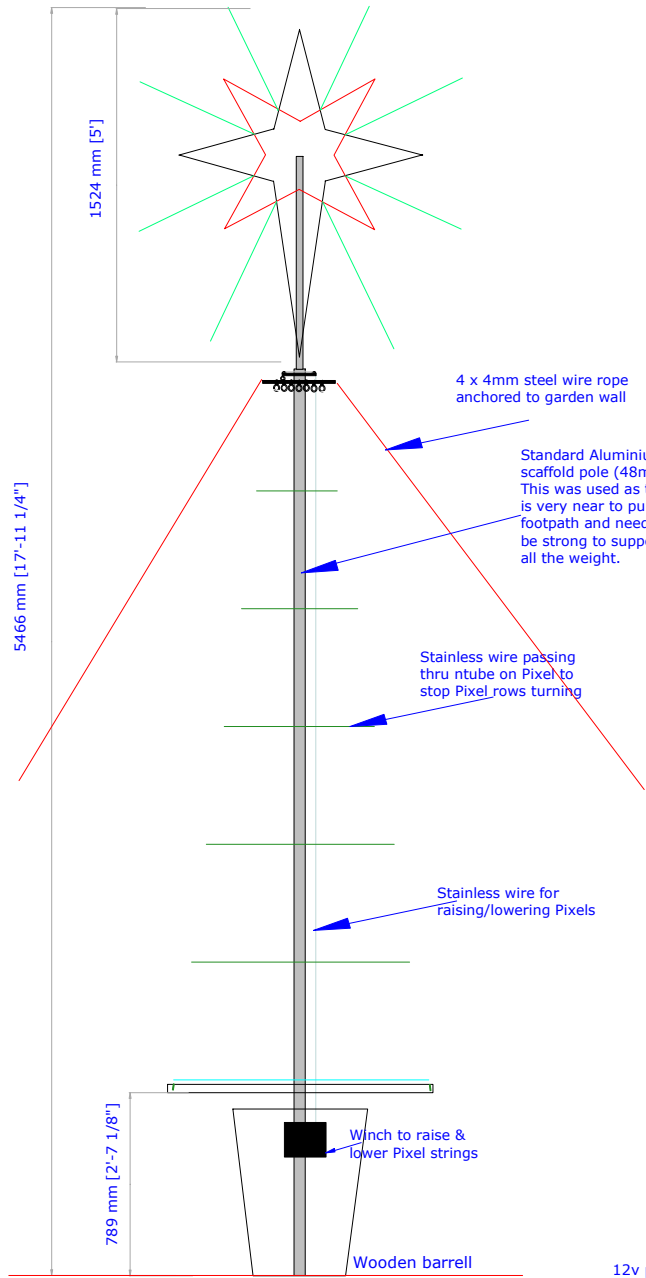

Paul's 2018 tree details (21 06 2018)

Each Pixel string terminates in 3 pin connectors making them usable when not on tree.

Wiring for tree